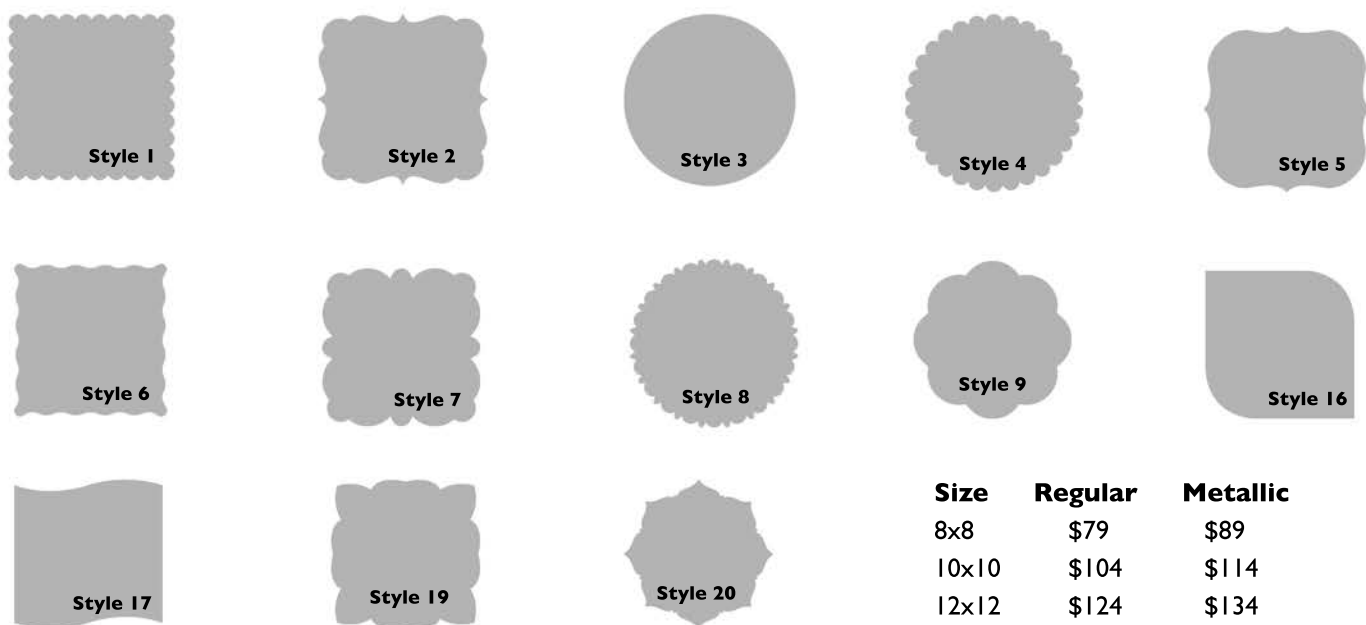

Rectangular Artistry Wall Shapes

(block mounting included)

Photos printed on regular or metallic paper and mounted on **black plexiglass**

Size	Regular	Metallic
7x10	\$79	\$89
10x14	\$114	\$124
14x20	\$204	\$215
17x24	\$264	\$274

Block Mounting Included

Square Artistry Wall Shapes

(block mounting included)

Photos printed on regular or metallic paper and mounted on **black plexiglass**

Size	Regular	Metallic
8x8	\$79	\$89
10x10	\$104	\$114
12x12	\$124	\$134
16x16	\$204	\$214

Style 07
Square

Style 18
Square

Style 24
Rectangular

Style 24
Square

Style 45
Rectangular

Style 46
Rectangular

Style MK15
Rectangular
8x12 \$105
11x16 \$145
12x19 \$205

Squares

5x5	\$50
8x8	\$85
12x12	\$135
16x16	\$190
20x20	\$295
24x24	\$345
30x30	\$480
40x40	\$620

Rectangular

5x7	\$65
8x10	\$95
11x14	\$140
16x20	\$215
20x24	\$295
24x30	\$425
30x40	\$580
40x50	\$675

For block mounting on back, please add \$8