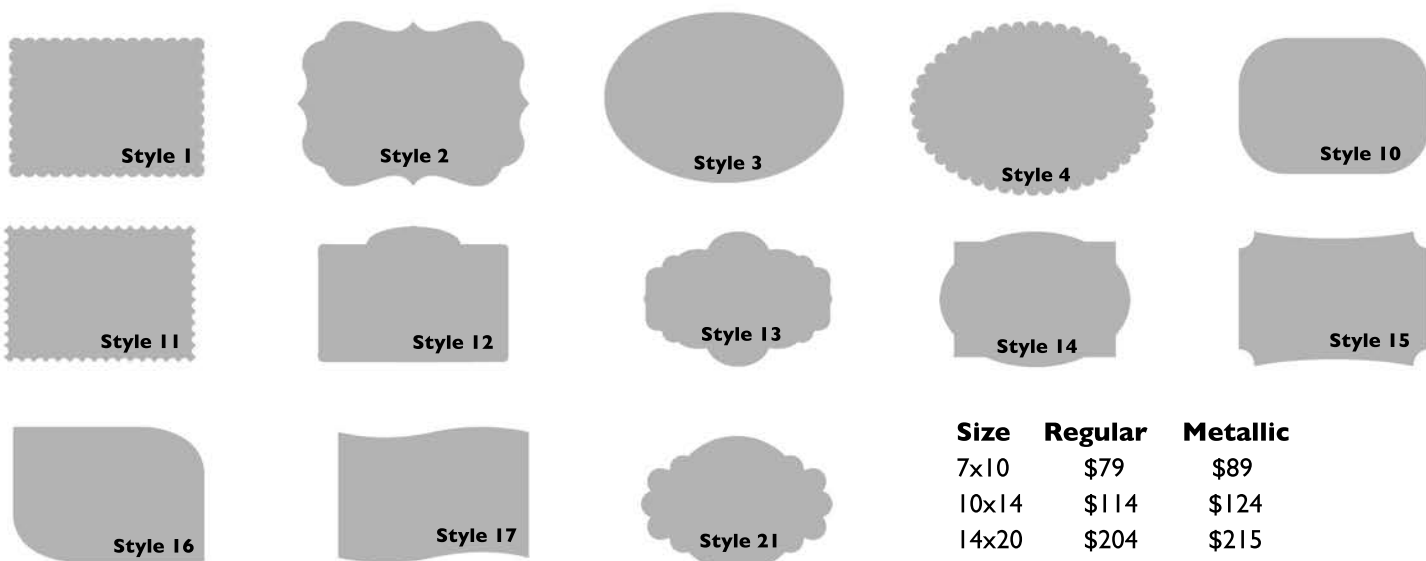

Rectangular Artistry Wall Shapes

(block mounting included)

Photos printed on regular or metallic paper and mounted on **black plexiglass**

Size	Regular	Metallic
7x10	\$79	\$89
10x14	\$114	\$124
14x20	\$204	\$215
17x24	\$264	\$274

Block Mounting Included

Square Artistry Wall Shapes

(block mounting included)

Photos printed on regular or metallic paper and mounted on **black plexiglass**

Size	Regular	Metallic
8x8	\$79	\$89
10x10	\$104	\$114
12x12	\$124	\$134
16x16	\$204	\$214

Style 07
Square

Style 18
Square

Style 24
Rectangular

Style 24
Square

Style 45
Rectangular

Style 46
Rectangular

Style MK15
Rectangular
8x12 \$105
11x16 \$145
12x19 \$205

Squares

5x5	\$50
8x8	\$85
12x12	\$135
16x16	\$190
20x20	\$295
24x24	\$345
30x30	\$480
40x40	\$620

Rectangular

5x7	\$65
8x10	\$95
11x14	\$140
16x20	\$215
20x24	\$295
24x30	\$425
30x40	\$580
40x50	\$675

For block mounting on back, please add \$8